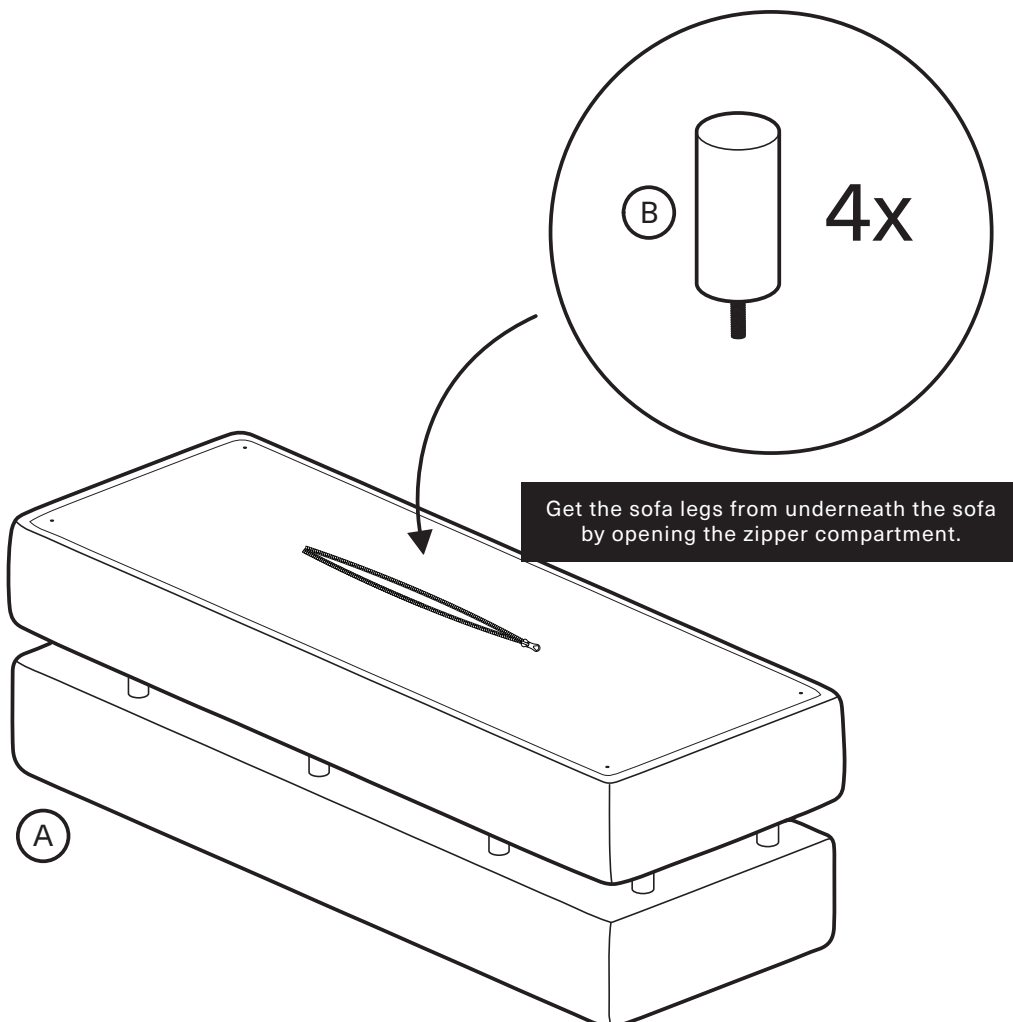

Note

1. Please check that all required hardware for assembly, as listed in the instructions, is available before beginning assembly.
2. For safety and efficiency, it's best to have two or more people assist with assembly to handle heavy parts safely and collaborate effectively.
3. Do not discard any packaging materials until assembly is complete.
4. Before assembling the item, carefully read all provided instructions.
5. Handle tools with care during assembly to prevent injuries.

1