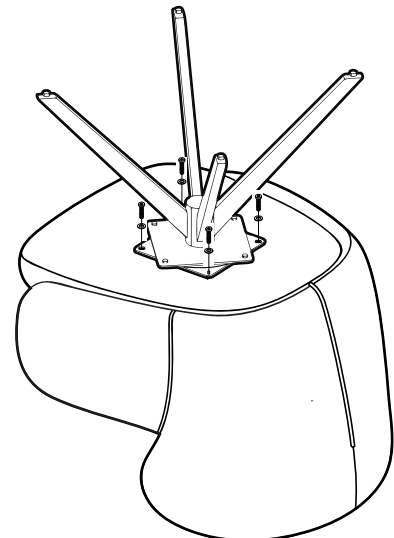

KOALA

L I V I N G

Assembly Instruction

Product Name: Melville Glacier Grey Vegan Leather Swivel Dining Chair

Product Id: 130494

Hardware List

A  Washer
Ø16xØ6 4 pcs

B  Allen Bolt
M6xL16 4 pcs

C  Allen Key
4mm 1 pc

Part List

Legs
1 pc

Seat
1 pc

Note

1. Assemble the item on a soft, well-lit surface like cardboard or carpet.
2. For safety and efficiency, it's best to have two or more people assist with assembly to handle heavy parts safely and collaborate effectively.
3. Keep all packaging materials intact until assembly is complete.
4. Before assembling the item, carefully read all provided instructions.
5. Handle tools with care during assembly to prevent injuries.