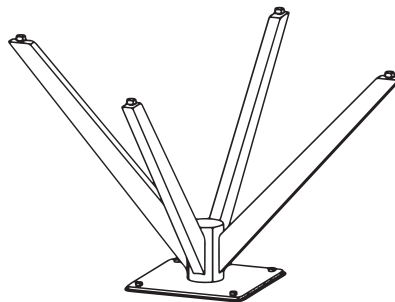

KOALA

L I V I N G

Assembly Instruction

Product Name: Melville Glacier Grey Vegan Leather Swivel Dining Chair

Product Id: 130494

Hardware List

A  Washer
Ø16xØ6 4 pcs

B  Allen Bolt
M6xL16 4 pcs

C  Allen Key
4mm 1 pc

Part List

Legs
1 pc

Seat
1 pc

Note

1. Assemble the item on a soft, well-lit surface like cardboard or carpet.
2. For safety and efficiency, it's best to have two or more people assist with assembly to handle heavy parts safely and collaborate effectively.
3. Keep all packaging materials intact until assembly is complete.
4. Before assembling the item, carefully read all provided instructions.
5. Handle tools with care during assembly to prevent injuries.