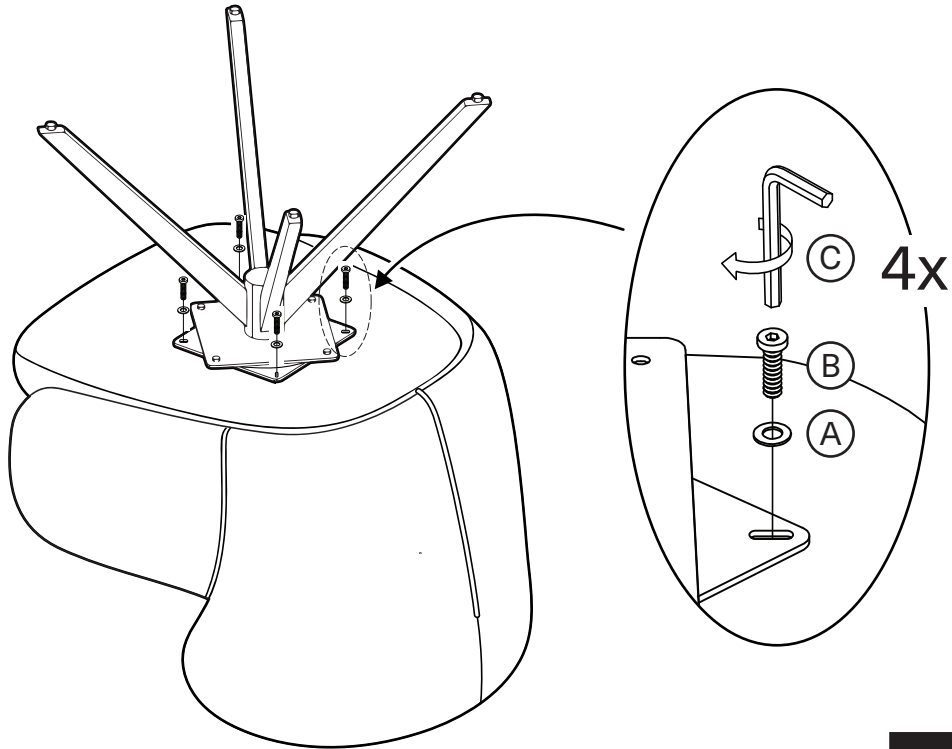

Note

1. Assemble the item on a soft, well-lit surface like cardboard or carpet.
2. For safety and efficiency, it's best to have two or more people assist with assembly to handle heavy parts safely and collaborate effectively.
3. Keep all packaging materials intact until assembly is complete.
4. Before assembling the item, carefully read all provided instructions.
5. Handle tools with care during assembly to prevent injuries.

1

2