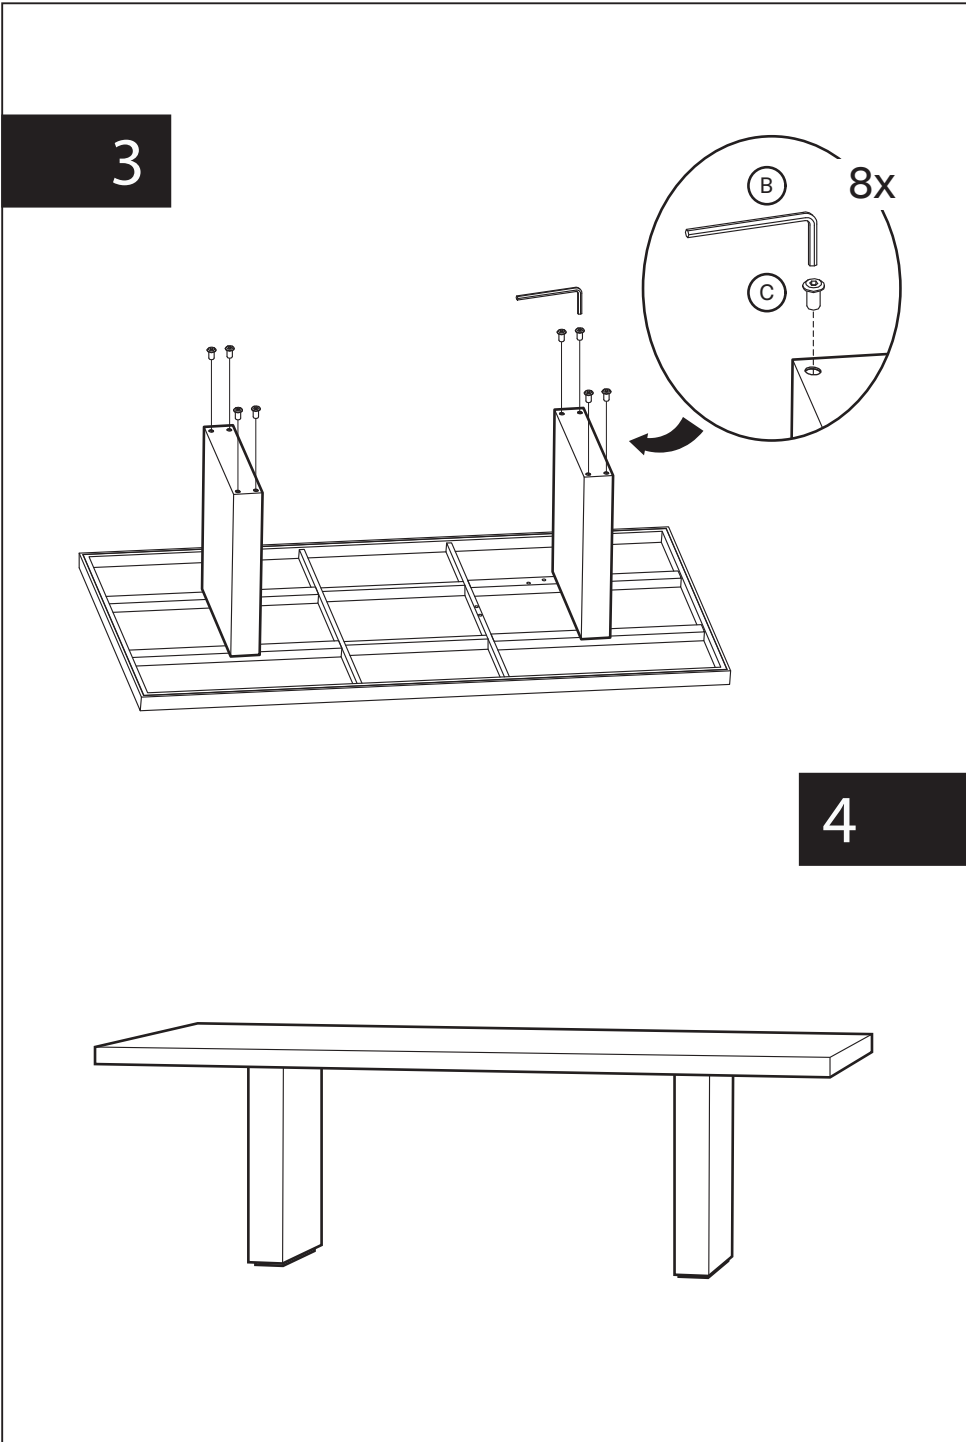

## Assembly Instruction

Product Name: Port Lucienne Glossy Statuario White Sintered Stone Dining Table 240x118cm  
 Product Id: 300397

Hardware List		
A	Threaded Rod M10*100	8 pcs
B	Allen Key 6mm	1 pc +1 extra
C	Insert Nut M10*20	8 pcs

Part List		
		
Top 1 pc	Leg 2 pcs	