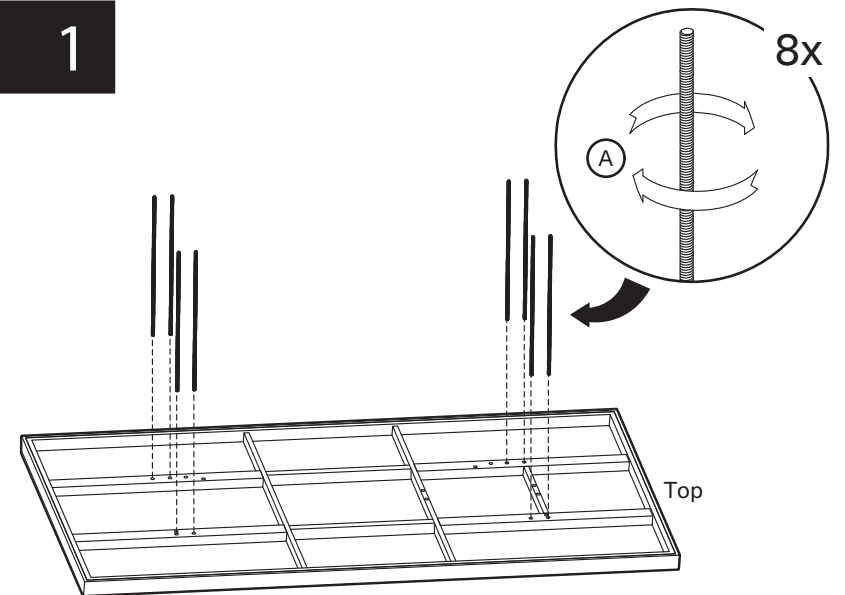

Note

1. Assemble the item on a soft, well-lit surface like cardboard or carpet.
2. For safety and efficiency, it's best to have two or more people assist with assembly to handle heavy parts safely and collaborate effectively.
3. Keep all packaging materials intact until assembly is complete.
4. Before assembling the item, carefully read all provided instructions.
5. Handle tools with care during assembly to prevent injuries.

Base Mounting Instruction

1

2