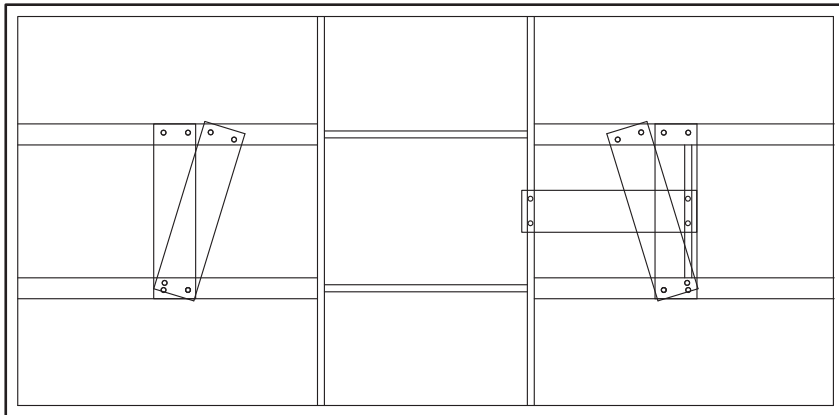

Note

1. Assemble the item on a soft, well-lit surface like cardboard or carpet.
2. For safety and efficiency, it's best to have two or more people assist with assembly to handle heavy parts safely and collaborate effectively.
3. Keep all packaging materials intact until assembly is complete.
4. Before assembling the item, carefully read all provided instructions.
5. Handle tools with care during assembly to prevent injuries.

Base Mounting Instruction