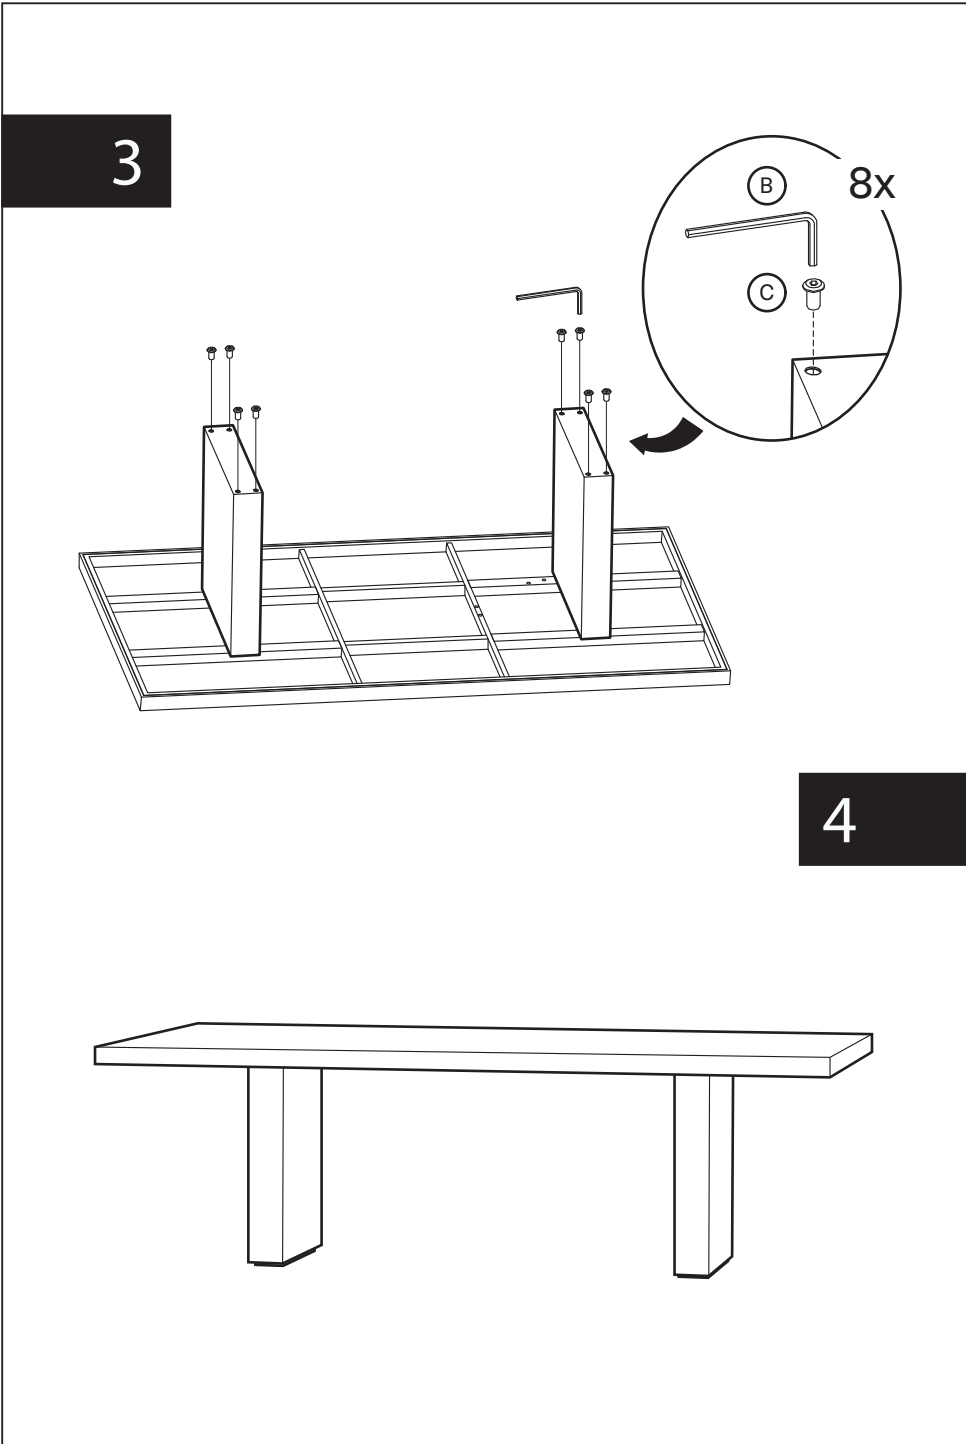

## Assembly Instruction

Product Name: Port Lucienne Taj Mahal Sintered Stone Dining Table 240x118cm  
 Product Id: 300399

Hardware List	
A	Threaded Rod M10*100 8 pcs
B	Allen Key 6mm 1 pc +1 extra
C	Insert Nut M10*20 8 pcs

Part List	
	Top 1 pc
	Leg 2 pcs