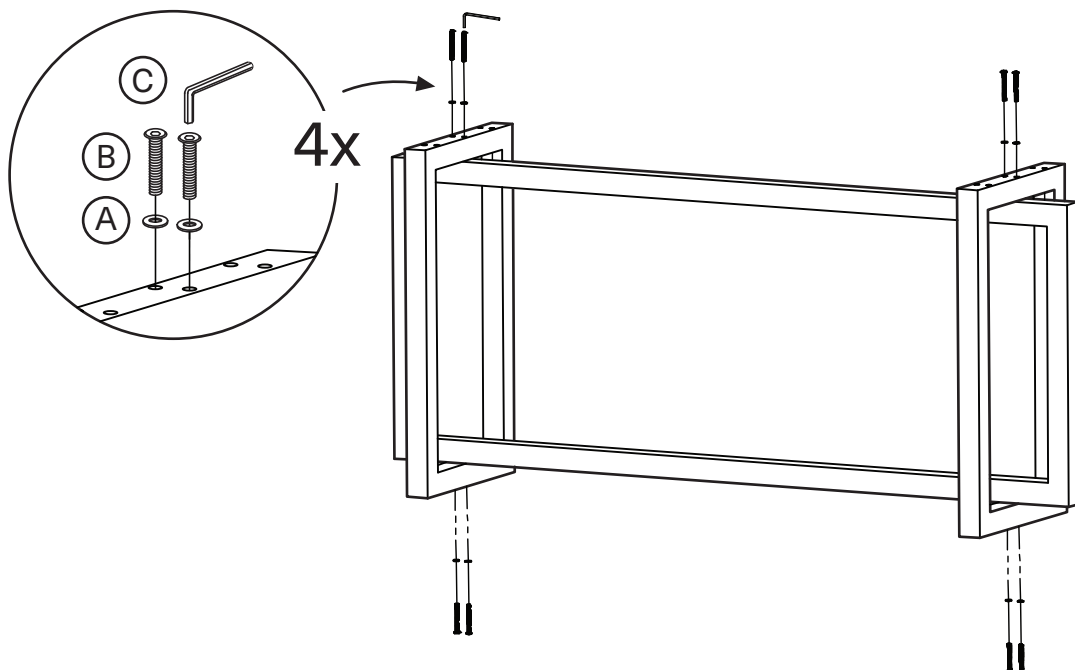

Note

1. Assemble the item on a soft, well-lit surface like cardboard or carpet.
2. For safety and efficiency, it's best to have two or more people assist with assembly to handle heavy parts safely and collaborate effectively.
3. Do not discard any packaging materials until assembly is complete.
4. Before assembling the item, carefully read all provided instructions.
5. Handle tools with care during assembly to prevent injuries.

1

2