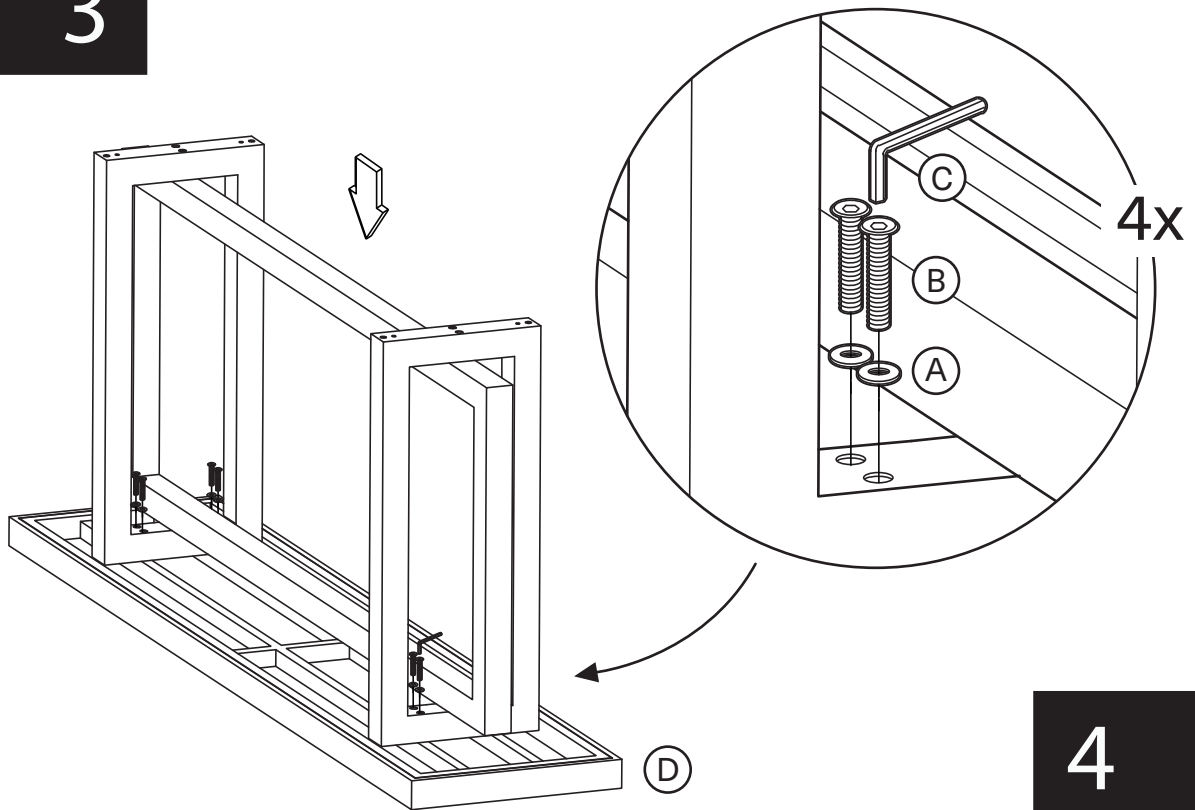

KOALA

L I V I N G

Assembly Instruction

Product Name: Grayson Matte Black Console Table with Statuario White Sintered Stone Top
Product Id: 300311

Hardware List

- A  Washer
Ø17*8 16 pcs
- B  Allen Bolt
M8*65 16 pcs
- C  Allen Key
5mm 1 pc

Part List

Note

1. Assemble the item on a soft, well-lit surface like cardboard or carpet.
2. For safety and efficiency, it's best to have two or more people assist with assembly to handle heavy parts safely and collaborate effectively.
3. Do not discard any packaging materials until assembly is complete.
4. Before assembling the item, carefully read all provided instructions.
5. Handle tools with care during assembly to prevent injuries.

1

2

3

4

⚠ Warning

- ALWAYS secure this furniture with an anchor device
- NEVER allow children to stand, climb or hang on drawers, doors, or shelves
- ALWAYS secure your television with an anchor device