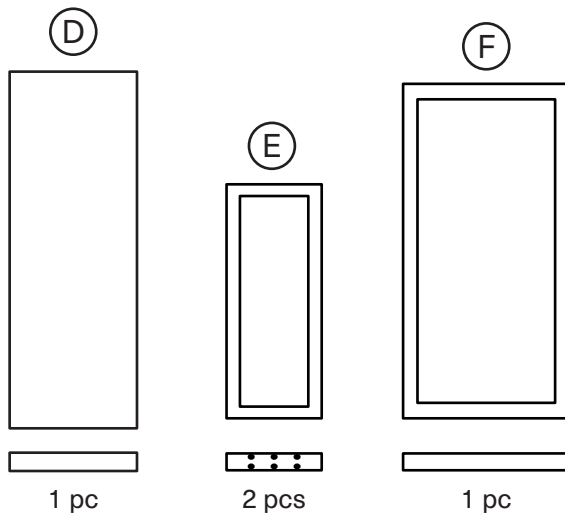

KOALA

L I V I N G

Assembly Instruction

Product Name: Grayson Matte Black Console Table with Statuario White Sintered Stone Top
Product Id: 300311

Hardware List

- A  Washer
Ø17*8 16 pcs
- B  Allen Bolt
M8*65 16 pcs
- C  Allen Key
5mm 1 pc

Part List

Note

1. Assemble the item on a soft, well-lit surface like cardboard or carpet.
2. For safety and efficiency, it's best to have two or more people assist with assembly to handle heavy parts safely and collaborate effectively.
3. Do not discard any packaging materials until assembly is complete.
4. Before assembling the item, carefully read all provided instructions.
5. Handle tools with care during assembly to prevent injuries.