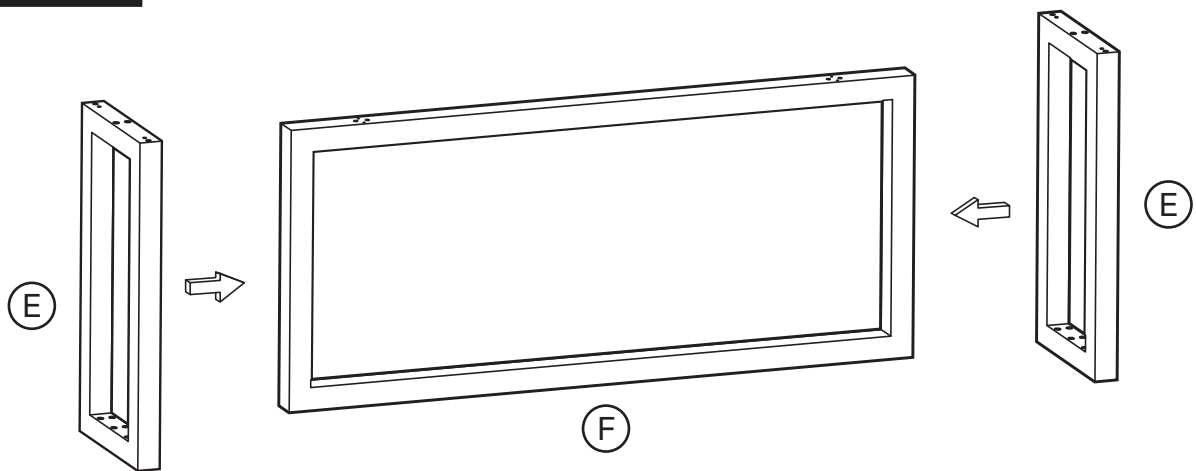

Note

1. Assemble the item on a soft, well-lit surface like cardboard or carpet.
2. For safety and efficiency, it's best to have two or more people assist with assembly to handle heavy parts safely and collaborate effectively.
3. Do not discard any packaging materials until assembly is complete.
4. Before assembling the item, carefully read all provided instructions.
5. Handle tools with care during assembly to prevent injuries.

1