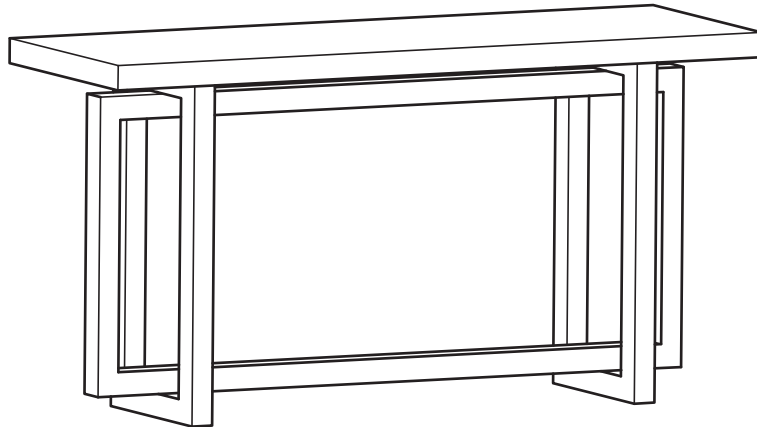

KOALA

L I V I N G

Assembly Instruction

Product Name: Grayson Matte Black Console Table with Statuario White Sintered Stone Top
Product Id: 300311

Hardware List

- A  Washer
Ø17*8 16 pcs
- B  Allen Bolt
M8*65 16 pcs
- C  Allen Key
5mm 1 pc

1

2

3

4

⚠ Warning

- ALWAYS secure this furniture with an anchor device
- NEVER allow children to stand, climb or hang on drawers, doors, or shelves
- ALWAYS secure your television with an anchor device