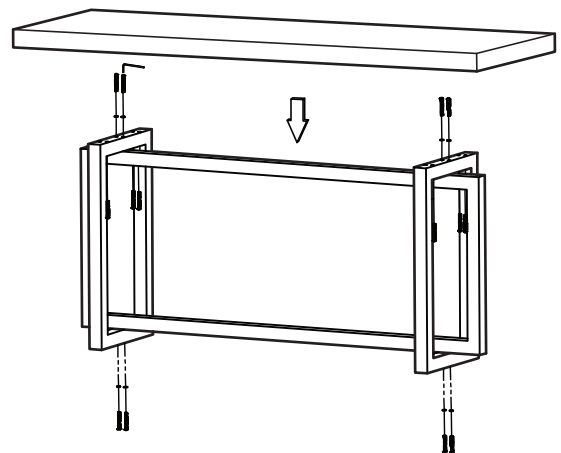

KOALA

L I V I N G

Assembly Instruction

Product Name: Grayson Matte Black Console Table with Statuario White Sintered Stone Top
Product Id: 300311

Hardware List

- A  Washer
Ø17*8 16 pcs
- B  Allen Bolt
M8*65 16 pcs
- C  Allen Key
5mm 1 pc

Part List

Note

1. Assemble the item on a soft, well-lit surface like cardboard or carpet.
2. For safety and efficiency, it's best to have two or more people assist with assembly to handle heavy parts safely and collaborate effectively.
3. Do not discard any packaging materials until assembly is complete.
4. Before assembling the item, carefully read all provided instructions.
5. Handle tools with care during assembly to prevent injuries.