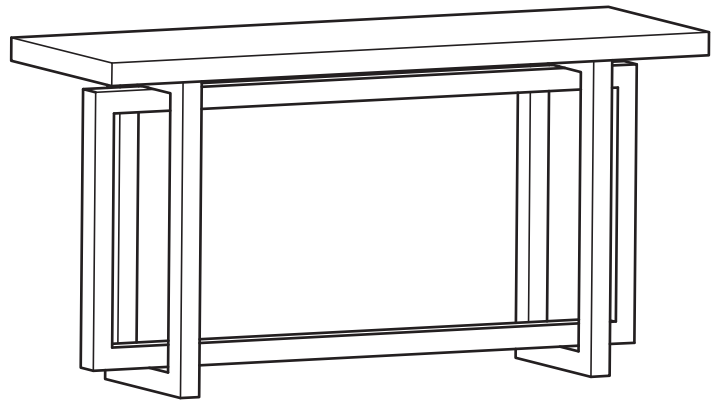

KOALA

L I V I N G

Assembly Instruction

Product Name: Grayson Matte Black Console Table with Statuario White Sintered Stone Top
Product Id: 300311

Hardware List

- A  Washer
Ø17*8 16 pcs
- B  Allen Bolt
M8*65 16 pcs
- C  Allen Key
5mm 1 pc