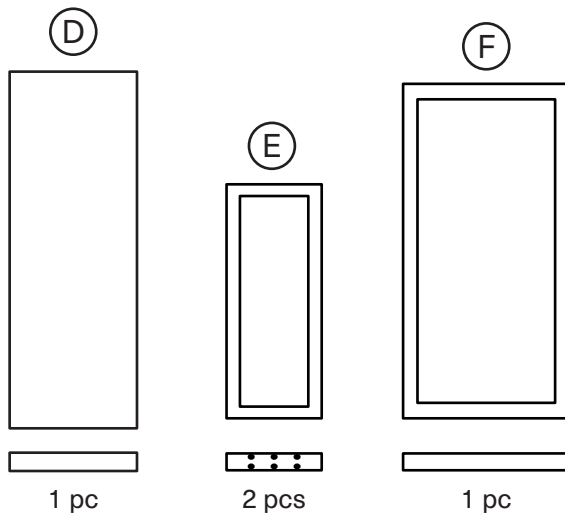

KOALA

L I V I N G

Assembly Instruction

Product Name: Grayson Brushed Bronze Console Table with Statuario White Sintered Stone Top
Product Id: 300314

Hardware List

- A  Washer
Ø17*8 16 pcs
- B  Allen Bolt
M8*65 16 pcs
- C  Allen Key
5mm 1 pc

Part List

Note

1. Assemble the item on a soft, well-lit surface like cardboard or carpet.
2. For safety and efficiency, it's best to have two or more people assist with assembly to handle heavy parts safely and collaborate effectively.
3. Do not discard any packaging materials until assembly is complete.
4. Before assembling the item, carefully read all provided instructions.
5. Handle tools with care during assembly to prevent injuries.