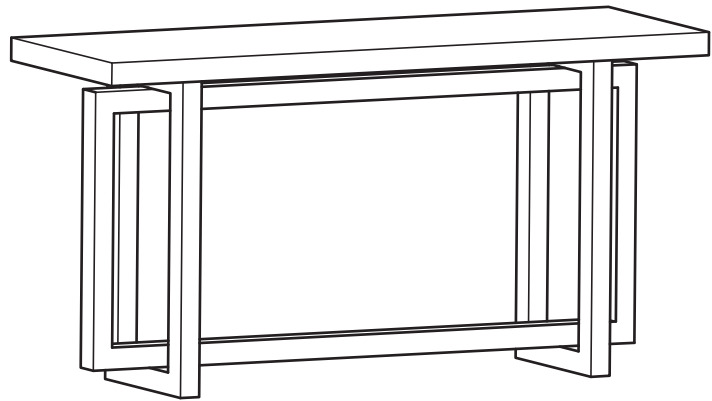

KOALA

L I V I N G

Assembly Instruction

Product Name: Grayson Brushed Bronze Console Table with Statuario White Sintered Stone Top
Product Id: 300314

Hardware List

- A  Washer
Ø17*8 16 pcs
- B  Allen Bolt
M8*65 16 pcs
- C  Allen Key
5mm 1 pc