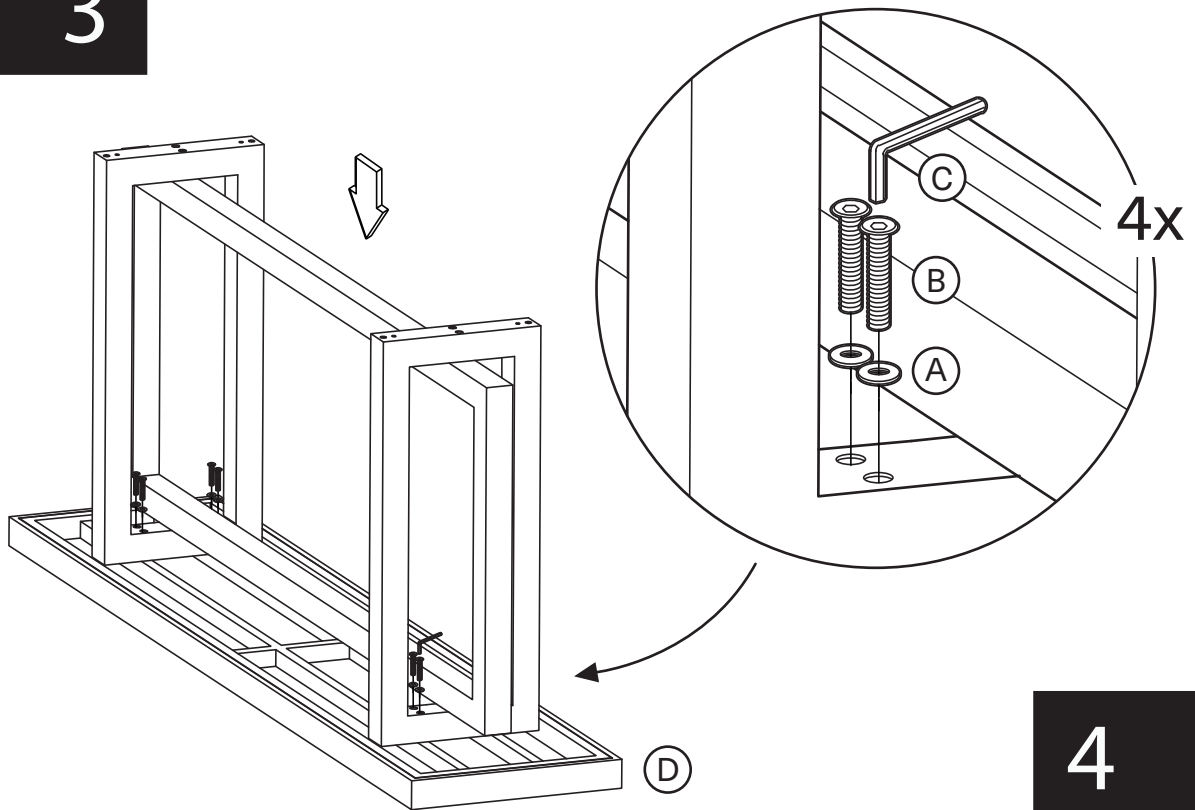

KOALA

L I V I N G

Assembly Instruction

Product Name: Grayson Brushed Bronze Console Table with Statuario White Sintered Stone Top
Product Id: 300314

Hardware List

- A  Washer
Ø17*8 16 pcs
- B  Allen Bolt
M8*65 16 pcs
- C  Allen Key
5mm 1 pc

Part List

Note

1. Assemble the item on a soft, well-lit surface like cardboard or carpet.
2. For safety and efficiency, it's best to have two or more people assist with assembly to handle heavy parts safely and collaborate effectively.
3. Do not discard any packaging materials until assembly is complete.
4. Before assembling the item, carefully read all provided instructions.
5. Handle tools with care during assembly to prevent injuries.

1

2

3

4

⚠ Warning

- ALWAYS secure this furniture with an anchor device
- NEVER allow children to stand, climb or hang on drawers, doors, or shelves
- ALWAYS secure your television with an anchor device