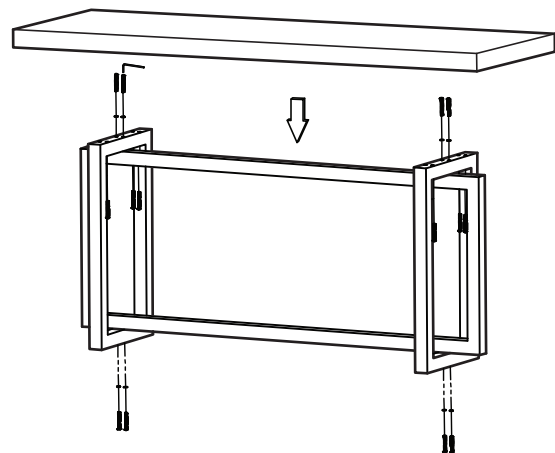

KOALA

L I V I N G

Assembly Instruction

Product Name: Grayson Brushed Bronze Console Table with Statuario White Sintered Stone Top
Product Id: 300314

Hardware List

- A  Washer
Ø17*8 16 pcs
- B  Allen Bolt
M8*65 16 pcs
- C  Allen Key
5mm 1 pc

Part List

Note

1. Assemble the item on a soft, well-lit surface like cardboard or carpet.
2. For safety and efficiency, it's best to have two or more people assist with assembly to handle heavy parts safely and collaborate effectively.
3. Do not discard any packaging materials until assembly is complete.
4. Before assembling the item, carefully read all provided instructions.
5. Handle tools with care during assembly to prevent injuries.