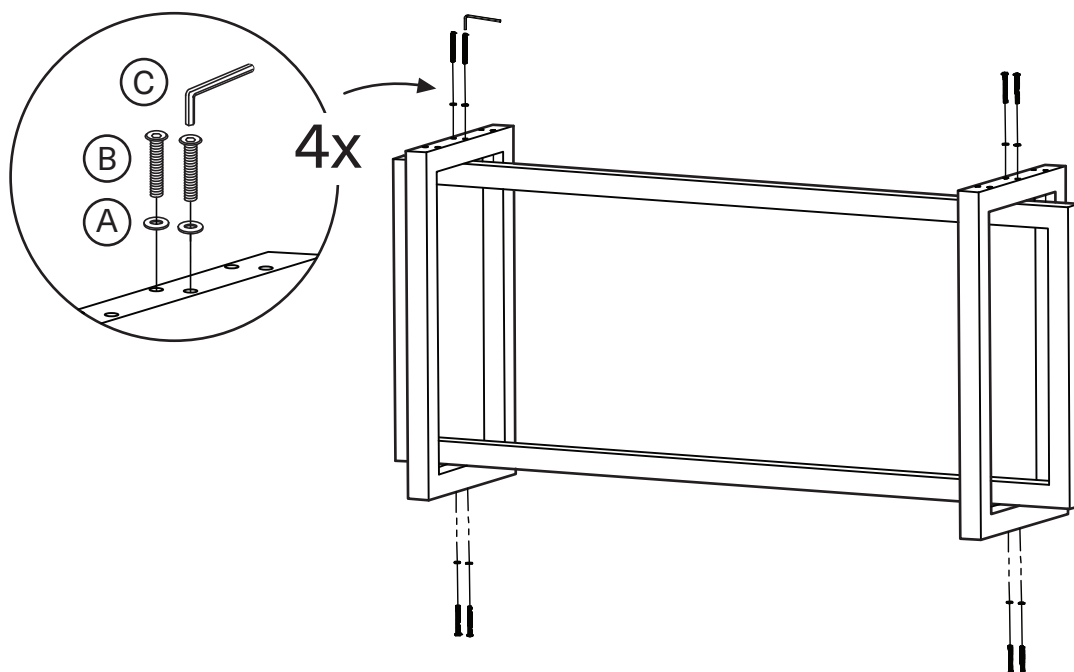

Note

1. Assemble the item on a soft, well-lit surface like cardboard or carpet.
2. For safety and efficiency, it's best to have two or more people assist with assembly to handle heavy parts safely and collaborate effectively.
3. Do not discard any packaging materials until assembly is complete.
4. Before assembling the item, carefully read all provided instructions.
5. Handle tools with care during assembly to prevent injuries.

1

2