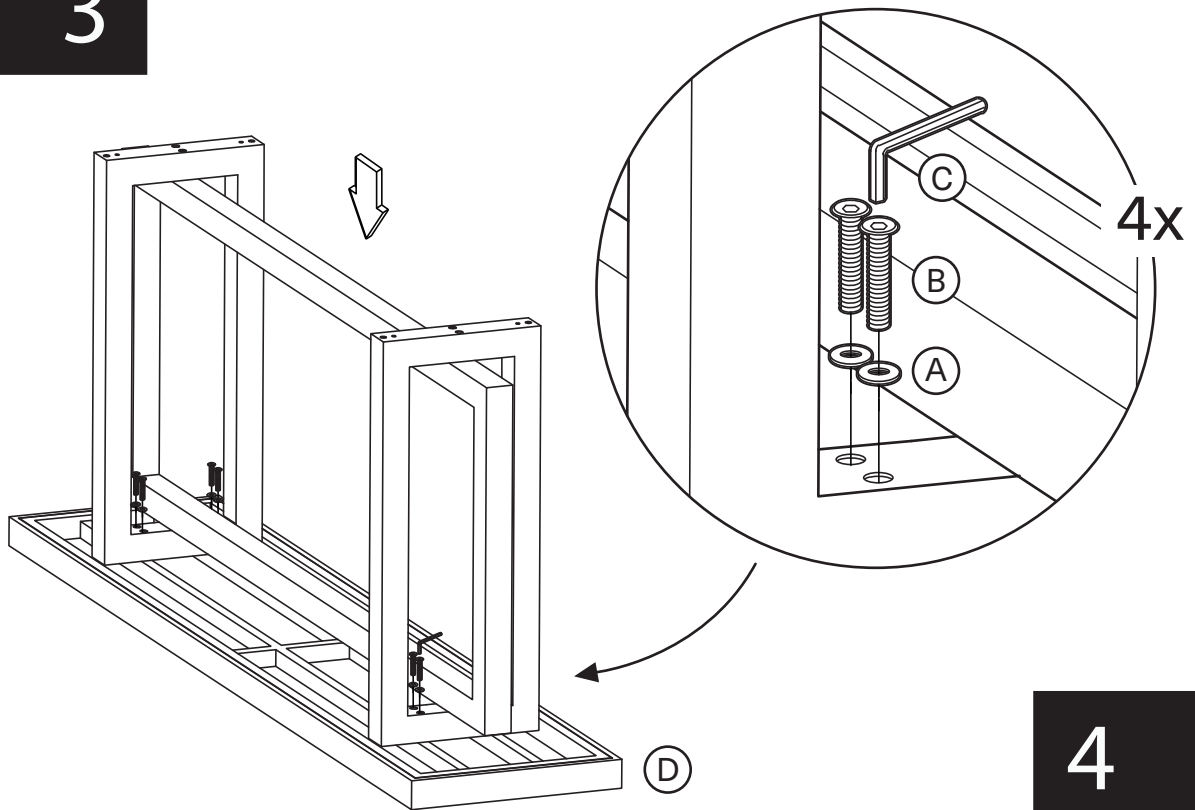

KOALA

L I V I N G

Assembly Instruction

Product Name: Grayson Brushed Bronze Console Table with Emerald Green Sintered Stone Top
Product Id: 300318

Hardware List

- A  Washer
Ø17*8 16 pcs
- B  Allen Bolt
M8*65 16 pcs
- C  Allen Key
5mm 1 pc

Part List

Note

1. Assemble the item on a soft, well-lit surface like cardboard or carpet.
2. For safety and efficiency, it's best to have two or more people assist with assembly to handle heavy parts safely and collaborate effectively.
3. Do not discard any packaging materials until assembly is complete.
4. Before assembling the item, carefully read all provided instructions.
5. Handle tools with care during assembly to prevent injuries.

1

2

3

4

⚠ Warning

- ALWAYS secure this furniture with an anchor device
- NEVER allow children to stand, climb or hang on drawers, doors, or shelves
- ALWAYS secure your television with an anchor device