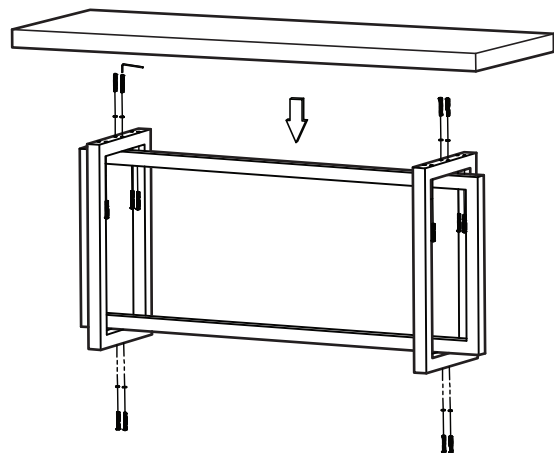

KOALA

L I V I N G

Assembly Instruction

Product Name: Grayson Brushed Bronze Console Table with Emerald Green Sintered Stone Top
Product Id: 300318

Hardware List

- A  Washer
Ø17*8 16 pcs
- B  Allen Bolt
M8*65 16 pcs
- C  Allen Key
5mm 1 pc

Part List

Note

1. Assemble the item on a soft, well-lit surface like cardboard or carpet.
2. For safety and efficiency, it's best to have two or more people assist with assembly to handle heavy parts safely and collaborate effectively.
3. Do not discard any packaging materials until assembly is complete.
4. Before assembling the item, carefully read all provided instructions.
5. Handle tools with care during assembly to prevent injuries.