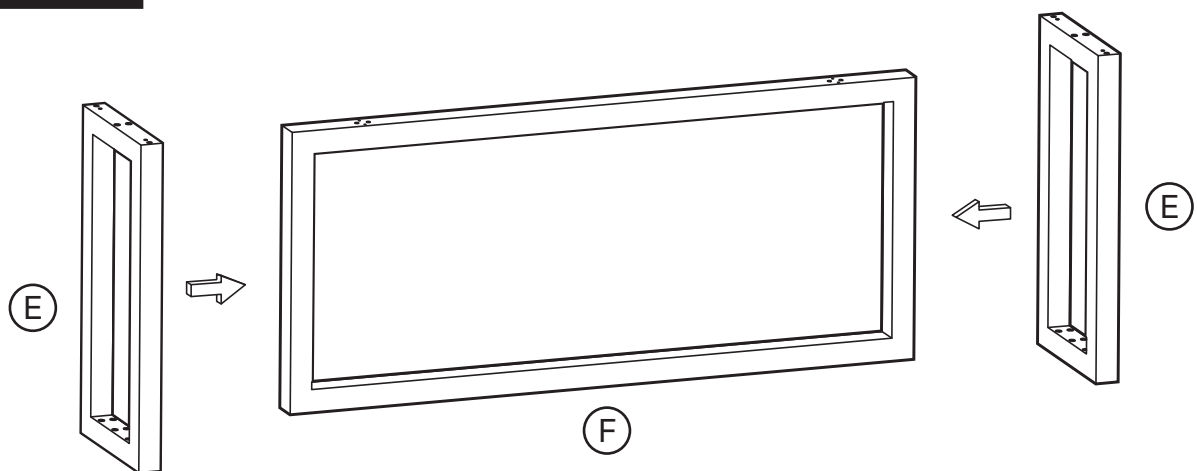

Note

1. Assemble the item on a soft, well-lit surface like cardboard or carpet.
2. For safety and efficiency, it's best to have two or more people assist with assembly to handle heavy parts safely and collaborate effectively.
3. Do not discard any packaging materials until assembly is complete.
4. Before assembling the item, carefully read all provided instructions.
5. Handle tools with care during assembly to prevent injuries.

1