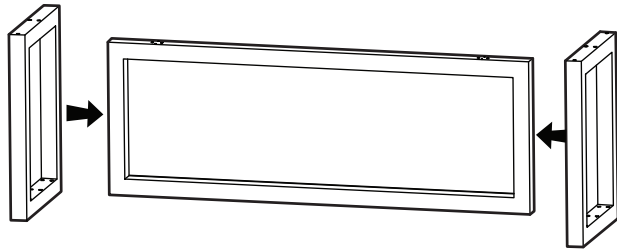

Note

1. Assemble the item on a soft, well-lit surface like cardboard or carpet.
2. For safety and efficiency, it's best to have two or more people assist with assembly to handle heavy parts safely and collaborate effectively.
3. Keep all packaging materials intact until assembly is complete.
4. Before assembling the item, carefully read all provided instructions.
5. Handle tools with care during assembly to prevent injuries.

1