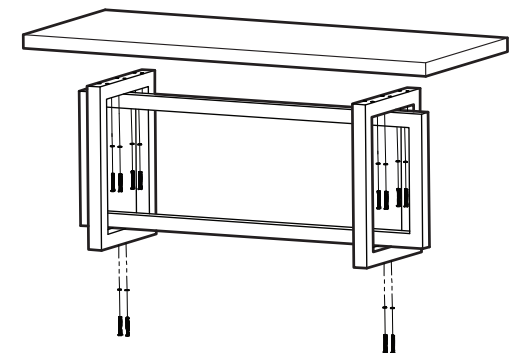

KOALA

L I V I N G

Assembly Instruction

Product Name: Grayson Statuario White Sintered Stone Dining Table
Black Legs 200x118cm

Product Id: 300356

Hardware List

- A  Allen Key 5mm 1 pc
- B  Allen Bolt 8*75 16 pcs
- C  Washer Ø17*8 16 pcs

Part List

Note

1. Assemble the item on a soft, well-lit surface like cardboard or carpet.
2. For safety and efficiency, it's best to have two or more people assist with assembly to handle heavy parts safely and collaborate effectively.
3. Keep all packaging materials intact until assembly is complete.
4. Before assembling the item, carefully read all provided instructions.
5. Handle tools with care during assembly to prevent injuries.