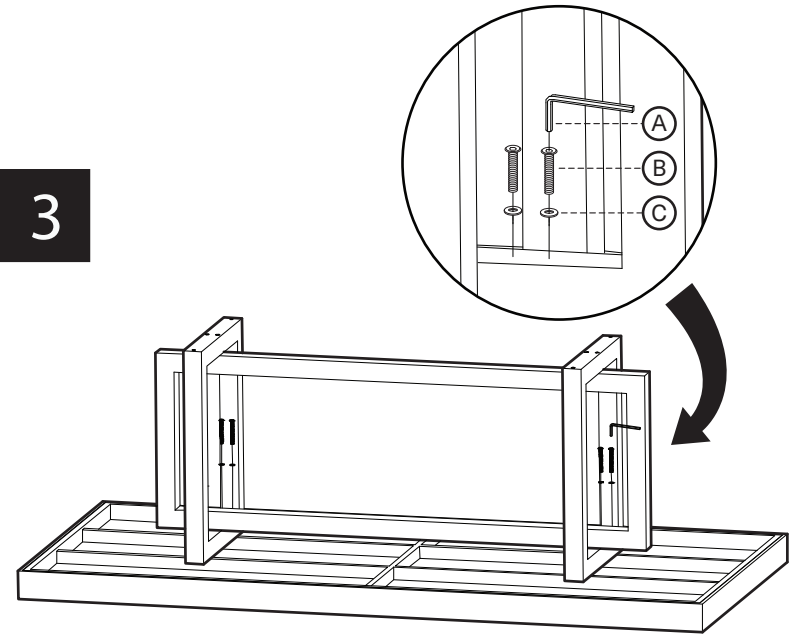

Note

1. Assemble the item on a soft, well-lit surface like cardboard or carpet.
2. For safety and efficiency, it's best to have two or more people assist with assembly to handle heavy parts safely and collaborate effectively.
3. Keep all packaging materials intact until assembly is complete.
4. Before assembling the item, carefully read all provided instructions.
5. Handle tools with care during assembly to prevent injuries.

1

2

3

4