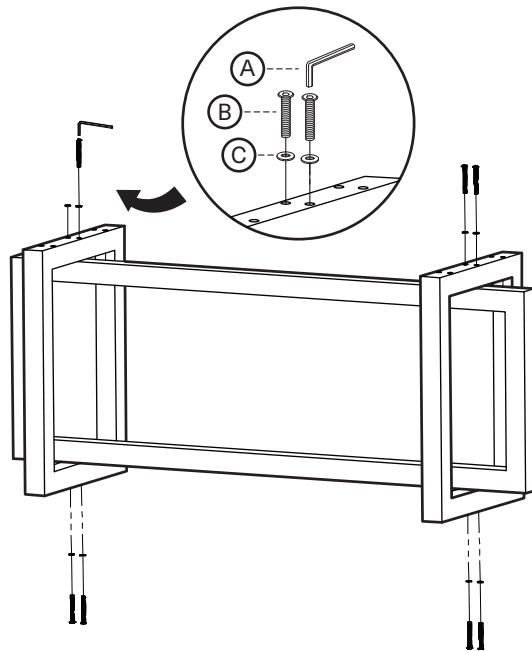

Note

1. Assemble the item on a soft, well-lit surface like cardboard or carpet.
2. For safety and efficiency, it's best to have two or more people assist with assembly to handle heavy parts safely and collaborate effectively.
3. Keep all packaging materials intact until assembly is complete.
4. Before assembling the item, carefully read all provided instructions.
5. Handle tools with care during assembly to prevent injuries.

1

2

3

4