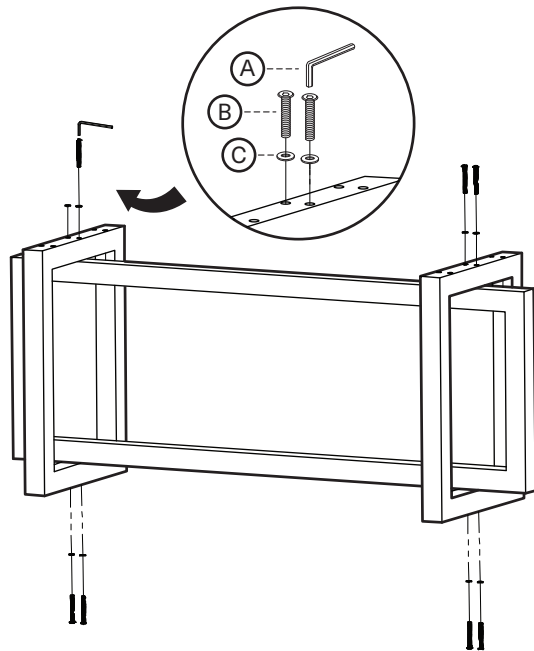

Note

1. Assemble the item on a soft, well-lit surface like cardboard or carpet.
2. For safety and efficiency, it's best to have two or more people assist with assembly to handle heavy parts safely and collaborate effectively.
3. Keep all packaging materials intact until assembly is complete.
4. Before assembling the item, carefully read all provided instructions.
5. Handle tools with care during assembly to prevent injuries.

1

2

3

4