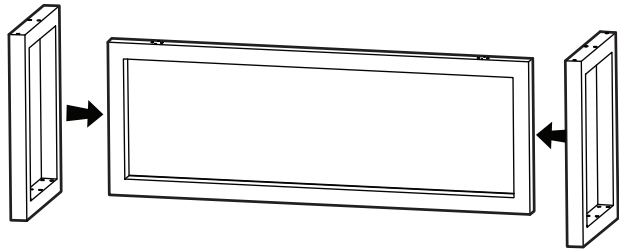

Note

1. Assemble the item on a soft, well-lit surface like cardboard or carpet.
2. For safety and efficiency, it's best to have two or more people assist with assembly to handle heavy parts safely and collaborate effectively.
3. Keep all packaging materials intact until assembly is complete.
4. Before assembling the item, carefully read all provided instructions.
5. Handle tools with care during assembly to prevent injuries.

1