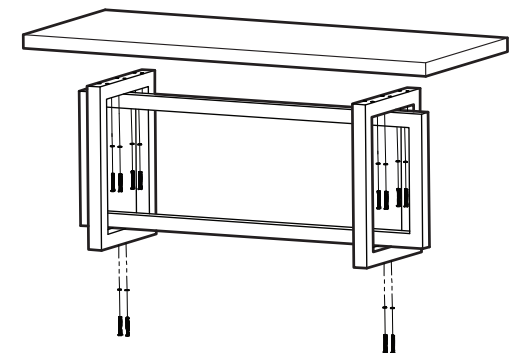

KOALA

L I V I N G

Assembly Instruction

Product Name: Grayson Statuario White Sintered Stone Dining Table
Brushed Bronze Legs 200x118cm

Product Id: 300355

Hardware List

- A  Allen Key 5mm 1 pc
- B  Allen Bolt 8*75 16 pcs
- C  Washer Ø17*8 16 pcs

Part List

Note

1. Assemble the item on a soft, well-lit surface like cardboard or carpet.
2. For safety and efficiency, it's best to have two or more people assist with assembly to handle heavy parts safely and collaborate effectively.
3. Keep all packaging materials intact until assembly is complete.
4. Before assembling the item, carefully read all provided instructions.
5. Handle tools with care during assembly to prevent injuries.