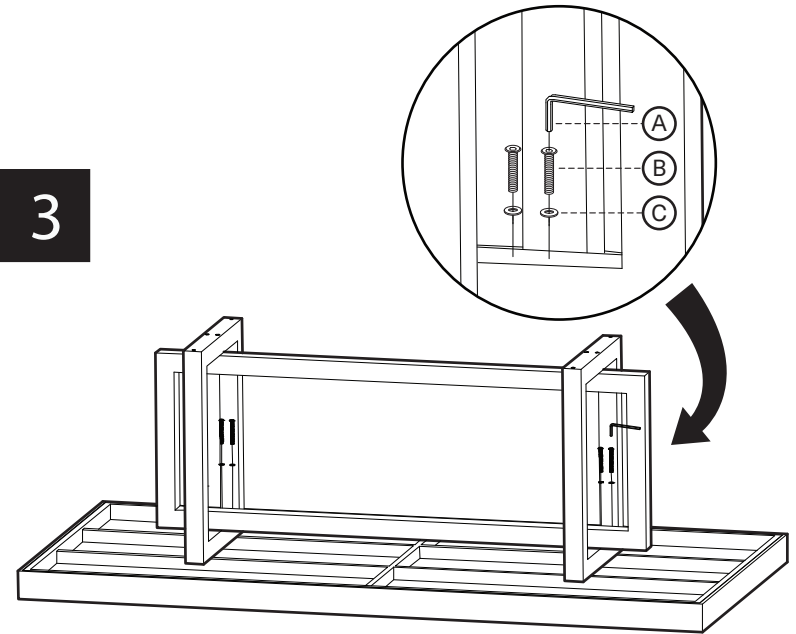

Note

1. Assemble the item on a soft, well-lit surface like cardboard or carpet.
2. For safety and efficiency, it's best to have two or more people assist with assembly to handle heavy parts safely and collaborate effectively.
3. Keep all packaging materials intact until assembly is complete.
4. Before assembling the item, carefully read all provided instructions.
5. Handle tools with care during assembly to prevent injuries.

1

2

3

4